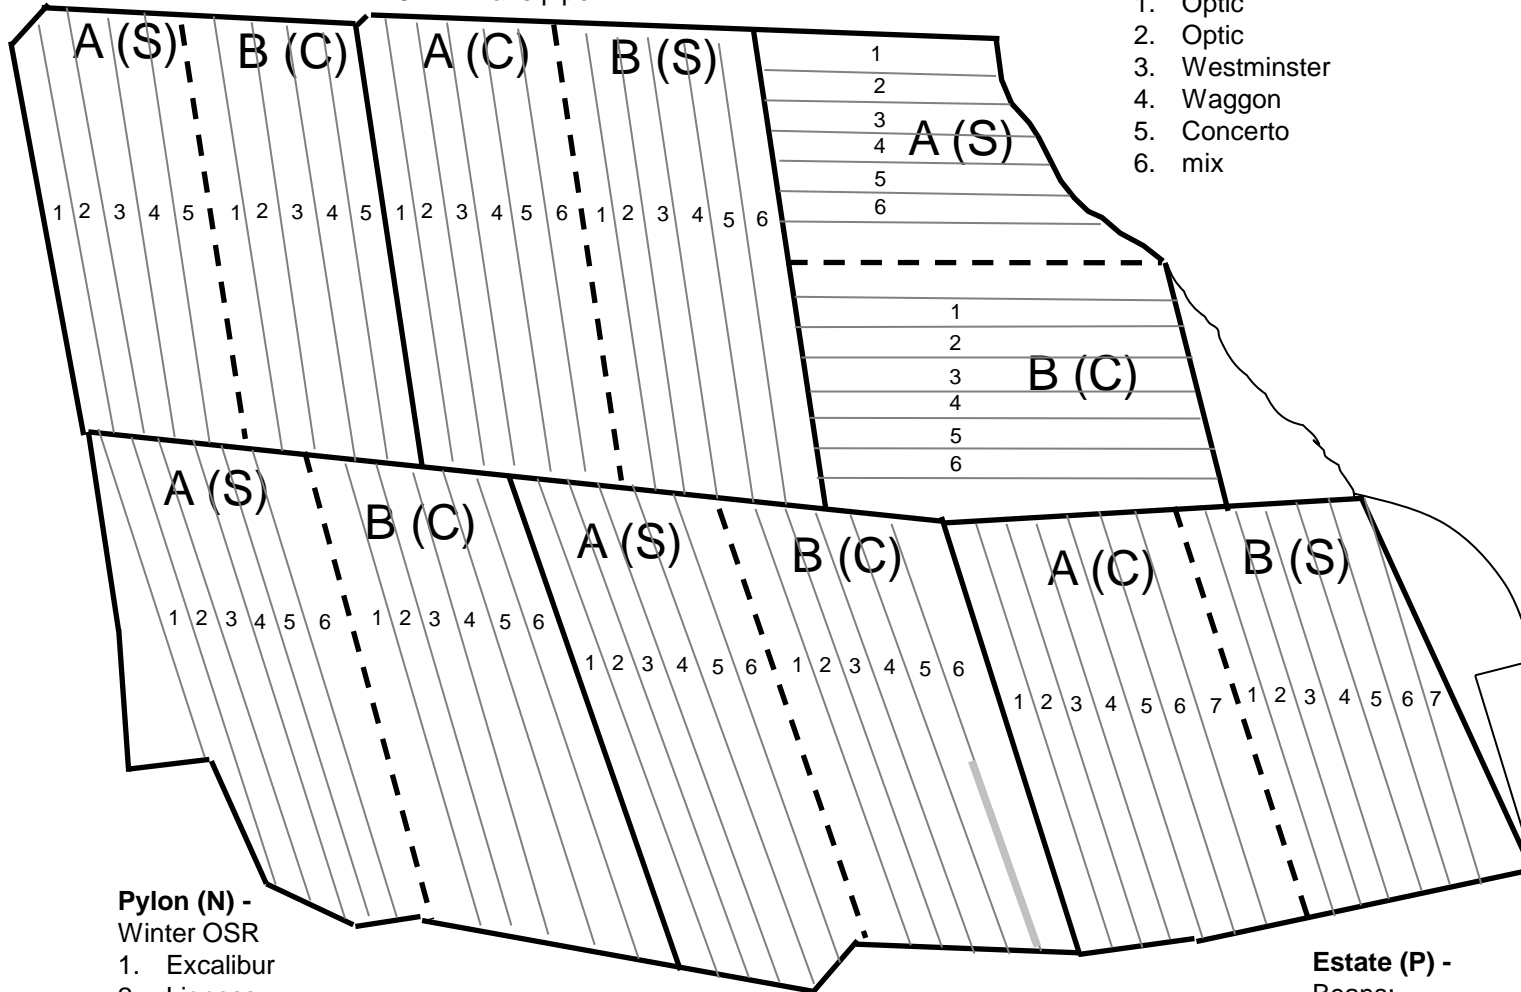

Road field (K) –

Winter wheat:

1. Viscount
2. Beluga
3. Istabraq
4. Alchemy
5. Consort

Mid East (L) -

Potatoes

1. Lady Balfour
2. Mayan Gold
3. Vales Sovereign
4. Cabaret
5. Maris piper
6. Maris piper

Den South (M) -

Spring barley

1. Optic
2. Optic
3. Westminster
4. Waggon
5. Concerto
6. mix

Pylon (N) -

Winter OSR

1. Excalibur
2. Lioness
3. Flash
4. Catanna
5. NK Grace
6. NK Grace

Kennels (O) -

Winter barley

1. Mix
2. Saffron
3. Sequel
4. Cassata
5. Retriever
6. Retriever